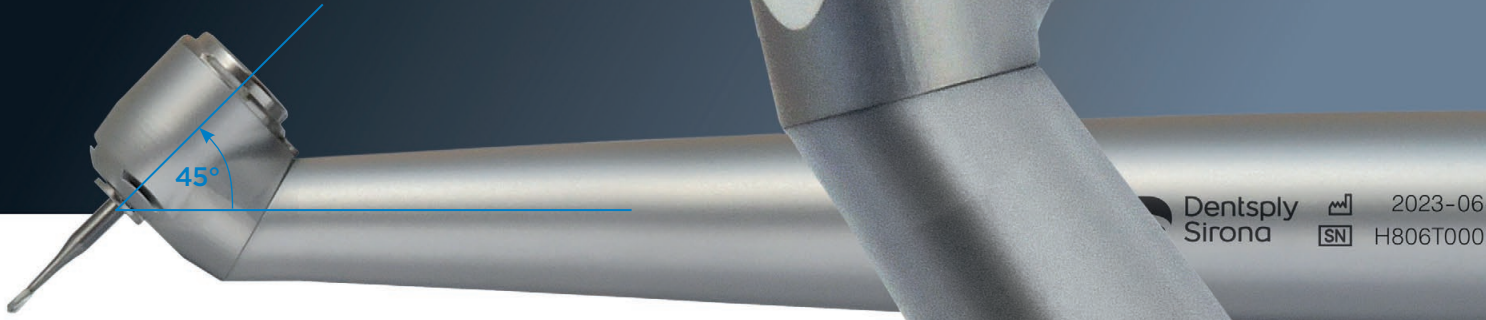

## The high-speed air handpiece that reaches where others can't.

### Key Benefits of the new Midwest 45

- Designed for procedures in hard-to-reach areas, such as sectioning and removal of third molars
- Compact 45° head for maximum access and visibility
- Safe, rear-facing exhaust vents direct air flow away from the surgical site, reducing the risk of air embolism
- Excellent contamination control with zero back suction
- High torque — up to 20 watts of power

### Midwest<sup>®</sup> 45

Bur Compatibility	Friction Grip 25mm length
Connection types	Fixed Backend and K-Style Coupler
Water spray	Three ports
Chuck style	Push button
Head size	10.5mm W x 13.2mm H
Weight	<60 grams
Warranty	1 year